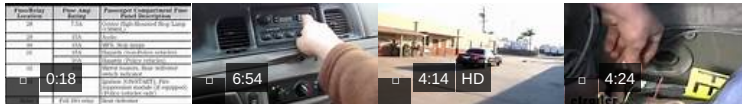

03 crown vic p71 fuse panel.pdf

FREE PDF DOWNLOAD
NOW!!!

Source #2:

03 crown vic p71 fuse panel.pdf

FREE PDF DOWNLOAD

There could be some typos (or mistakes) below (html to pdf converter made them):

18,200 RESULTS Any time

Videos of 03 crown vic p71 fuse panel

bing.com/videos

2006 Ford Crown Victoria Police

YouTube

2003 Ford Crown Victoria Police

YouTube

4 BURNOUTS in EVILVIC Cammed

YouTube

Trailer Wiring Harness Installation

YouTube